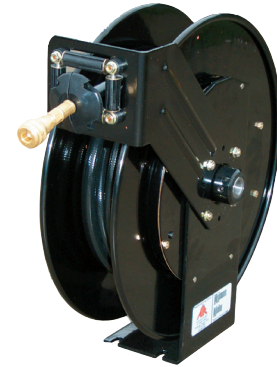

# Breathing Air Hose Reels

**HR-100M**  
Manual Reel

**HR-500MC**  
Manual Cart

**HR-50**  
Automatic Reel

## 3/8" or 1/2" Breathing Air Hose Reels Manual Rewind

Item No.	Description
HR-50M	Holds 50 feet of 3/8" ID hose or 25 feet of 1/2" ID hose
HR-100M	Holds 100 feet of 3/8" ID hose or 50 feet of 1/2" ID hose
HR-300M	Holds 300 feet of 3/8" ID hose or 150 feet of 1/2" ID hose
HR-400M	Holds 400 feet of 3/8" ID hose or 200 feet of 1/2" ID hose
HR-550M	Holds 550 feet of 3/8" ID hose or 300 feet of 1/2" ID hose
<b>Manual Hose Reel Cart</b>	
HR-500MC	Cart with fold down handle and roller wheels - holds 450 feet of 3/8" or 300 feet of 1/2" ID hose

## 3/8" or 1/2" Breathing Air Hose Reels Automatic Rewind

Item No.	Description
HR-50	Holds 50 feet of 3/8" ID breathing air hose
HR-50SS	Holds 50 feet of 3/8" ID breathing air hose, stainless steel reel
HR-100	Holds 100 feet of 3/8" ID breathing air hose
HR-100-5	Holds 100 feet of 1/2" ID breathing air hose
HR-505	Holds 50 feet of 1/2" ID breathing air hose
HR-575	Holds 75 feet of 1/2" ID breathing air hose

## 3/8" Breathing Air Hose Reels with Point of Attachment Automatic Rewind

Item No.	Description
HR-50POA	NIOSH point of attachment reel, holds 50' of 3/8" ID breathing air hose, installed regulator, pressure gauge, and safety relief valve. Use with NIOSH approved respirator hose.
HR-100POA	NIOSH point of attachment reel, holds 100' of 3/8" ID breathing air hose, installed regulator, pressure gauge, and safety relief valve. Use with NIOSH approved respirator hose.