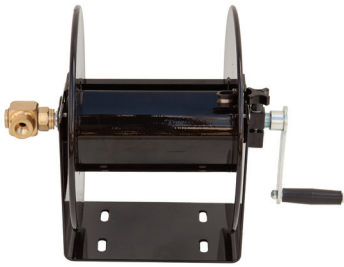

# Breathing Air Hose Reels

**HR-100M**  
Manual Reel

**HR-500MC**  
Manual Cart

**HR-50**  
Automatic Reel

## 3/8" or 1/2" Breathing Air Hose Reels Manual Rewind

Item No.	Description
HR-50M	Holds 50 feet of 3/8" ID hose or 25 feet of 1/2" ID hose
HR-100M	Holds 100 feet of 3/8" ID hose or 50 feet of 1/2" ID hose
HR-300M	Holds 300 feet of 3/8" ID hose or 150 feet of 1/2" ID hose
HR-400M	Holds 400 feet of 3/8" ID hose or 200 feet of 1/2" ID hose
HR-550M	Holds 550 feet of 3/8" ID hose or 300 feet of 1/2" ID hose
<b>Manual Hose Reel Cart</b>	
HR-500MC	Cart with fold down handle and roller wheels - holds 450 feet of 3/8" or 300 feet of 1/2" ID hose

## 3/8" or 1/2" Breathing Air Hose Reels Automatic Rewind

Item No.	Description
HR-50	Holds 50 feet of 3/8" ID breathing air hose
HR-50SS	Holds 50 feet of 3/8" ID breathing air hose, stainless steel reel
HR-100	Holds 100 feet of 3/8" ID breathing air hose
HR-100-5	Holds 100 feet of 1/2" ID breathing air hose
HR-505	Holds 50 feet of 1/2" ID breathing air hose
HR-575	Holds 75 feet of 1/2" ID breathing air hose

## 3/8" Breathing Air Hose Reels with Point of Attachment Automatic Rewind

Item No.	Description
HR-50POA	NIOSH point of attachment reel, holds 50' of 3/8" ID breathing air hose, installed regulator, pressure gauge, and safety relief valve. Use with NIOSH approved respirator hose.
HR-100POA	NIOSH point of attachment reel, holds 100' of 3/8" ID breathing air hose, installed regulator, pressure gauge, and safety relief valve. Use with NIOSH approved respirator hose.