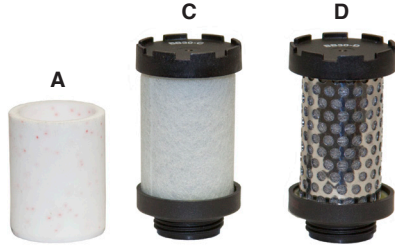

## for Breather Boxes® and Filtration Panels

In order to maintain Grade-D air quality, filters must be changed on a regular basis.

Note: Coalescing Filter element (C Filter) may have red or white covering material