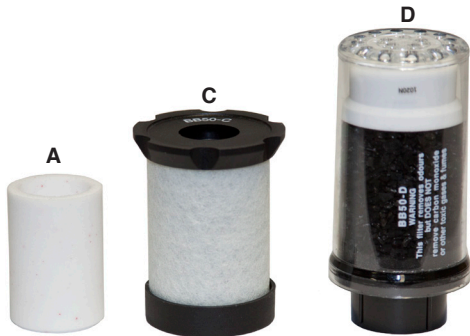

BB50 Series Filters

BB50 Series

Item No.	Description
BB50-FK	Filter kit for BB50 series models Contains 1 ea. "A", "C", and "D" replacement filters
BB50-A	Particulate filter - Stage 1
BB50-C	Coalescing filter - Stage 2
BB50-D	Charcoal filter - Stage 3